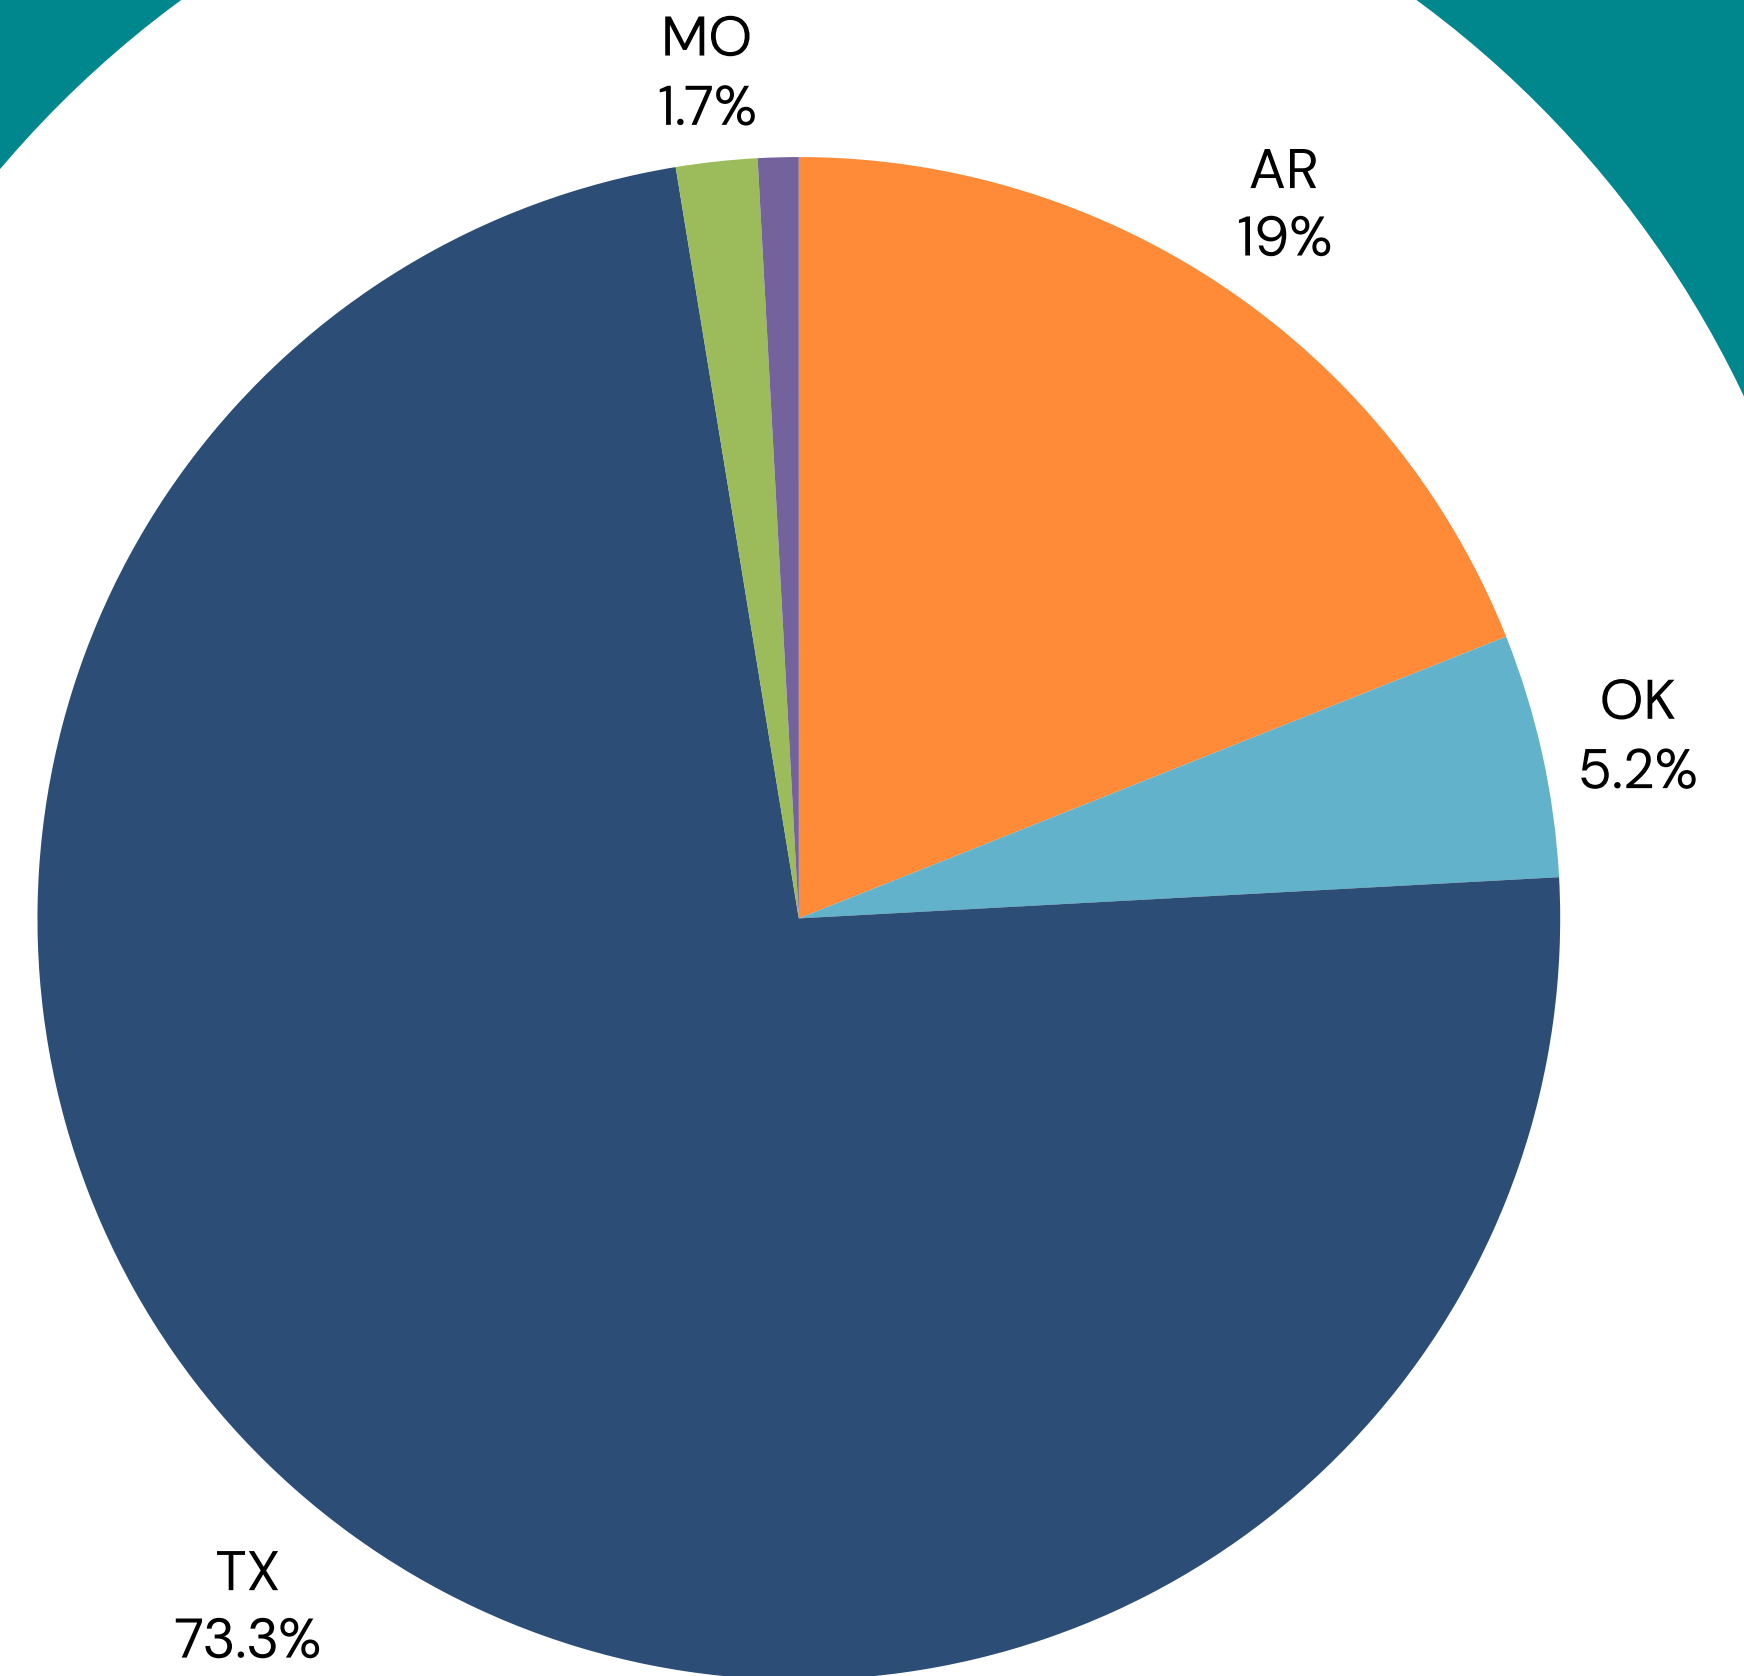

47 Fort Worth

15 Lufkin

22 Tyler

7 Waco

17 Wichita Falls

10 Global Workers

# SCHD

## CHURCHES BY STATE

22 Arkansas

6 Oklahoma

85 Texas

2 Missouri

1 Alabama