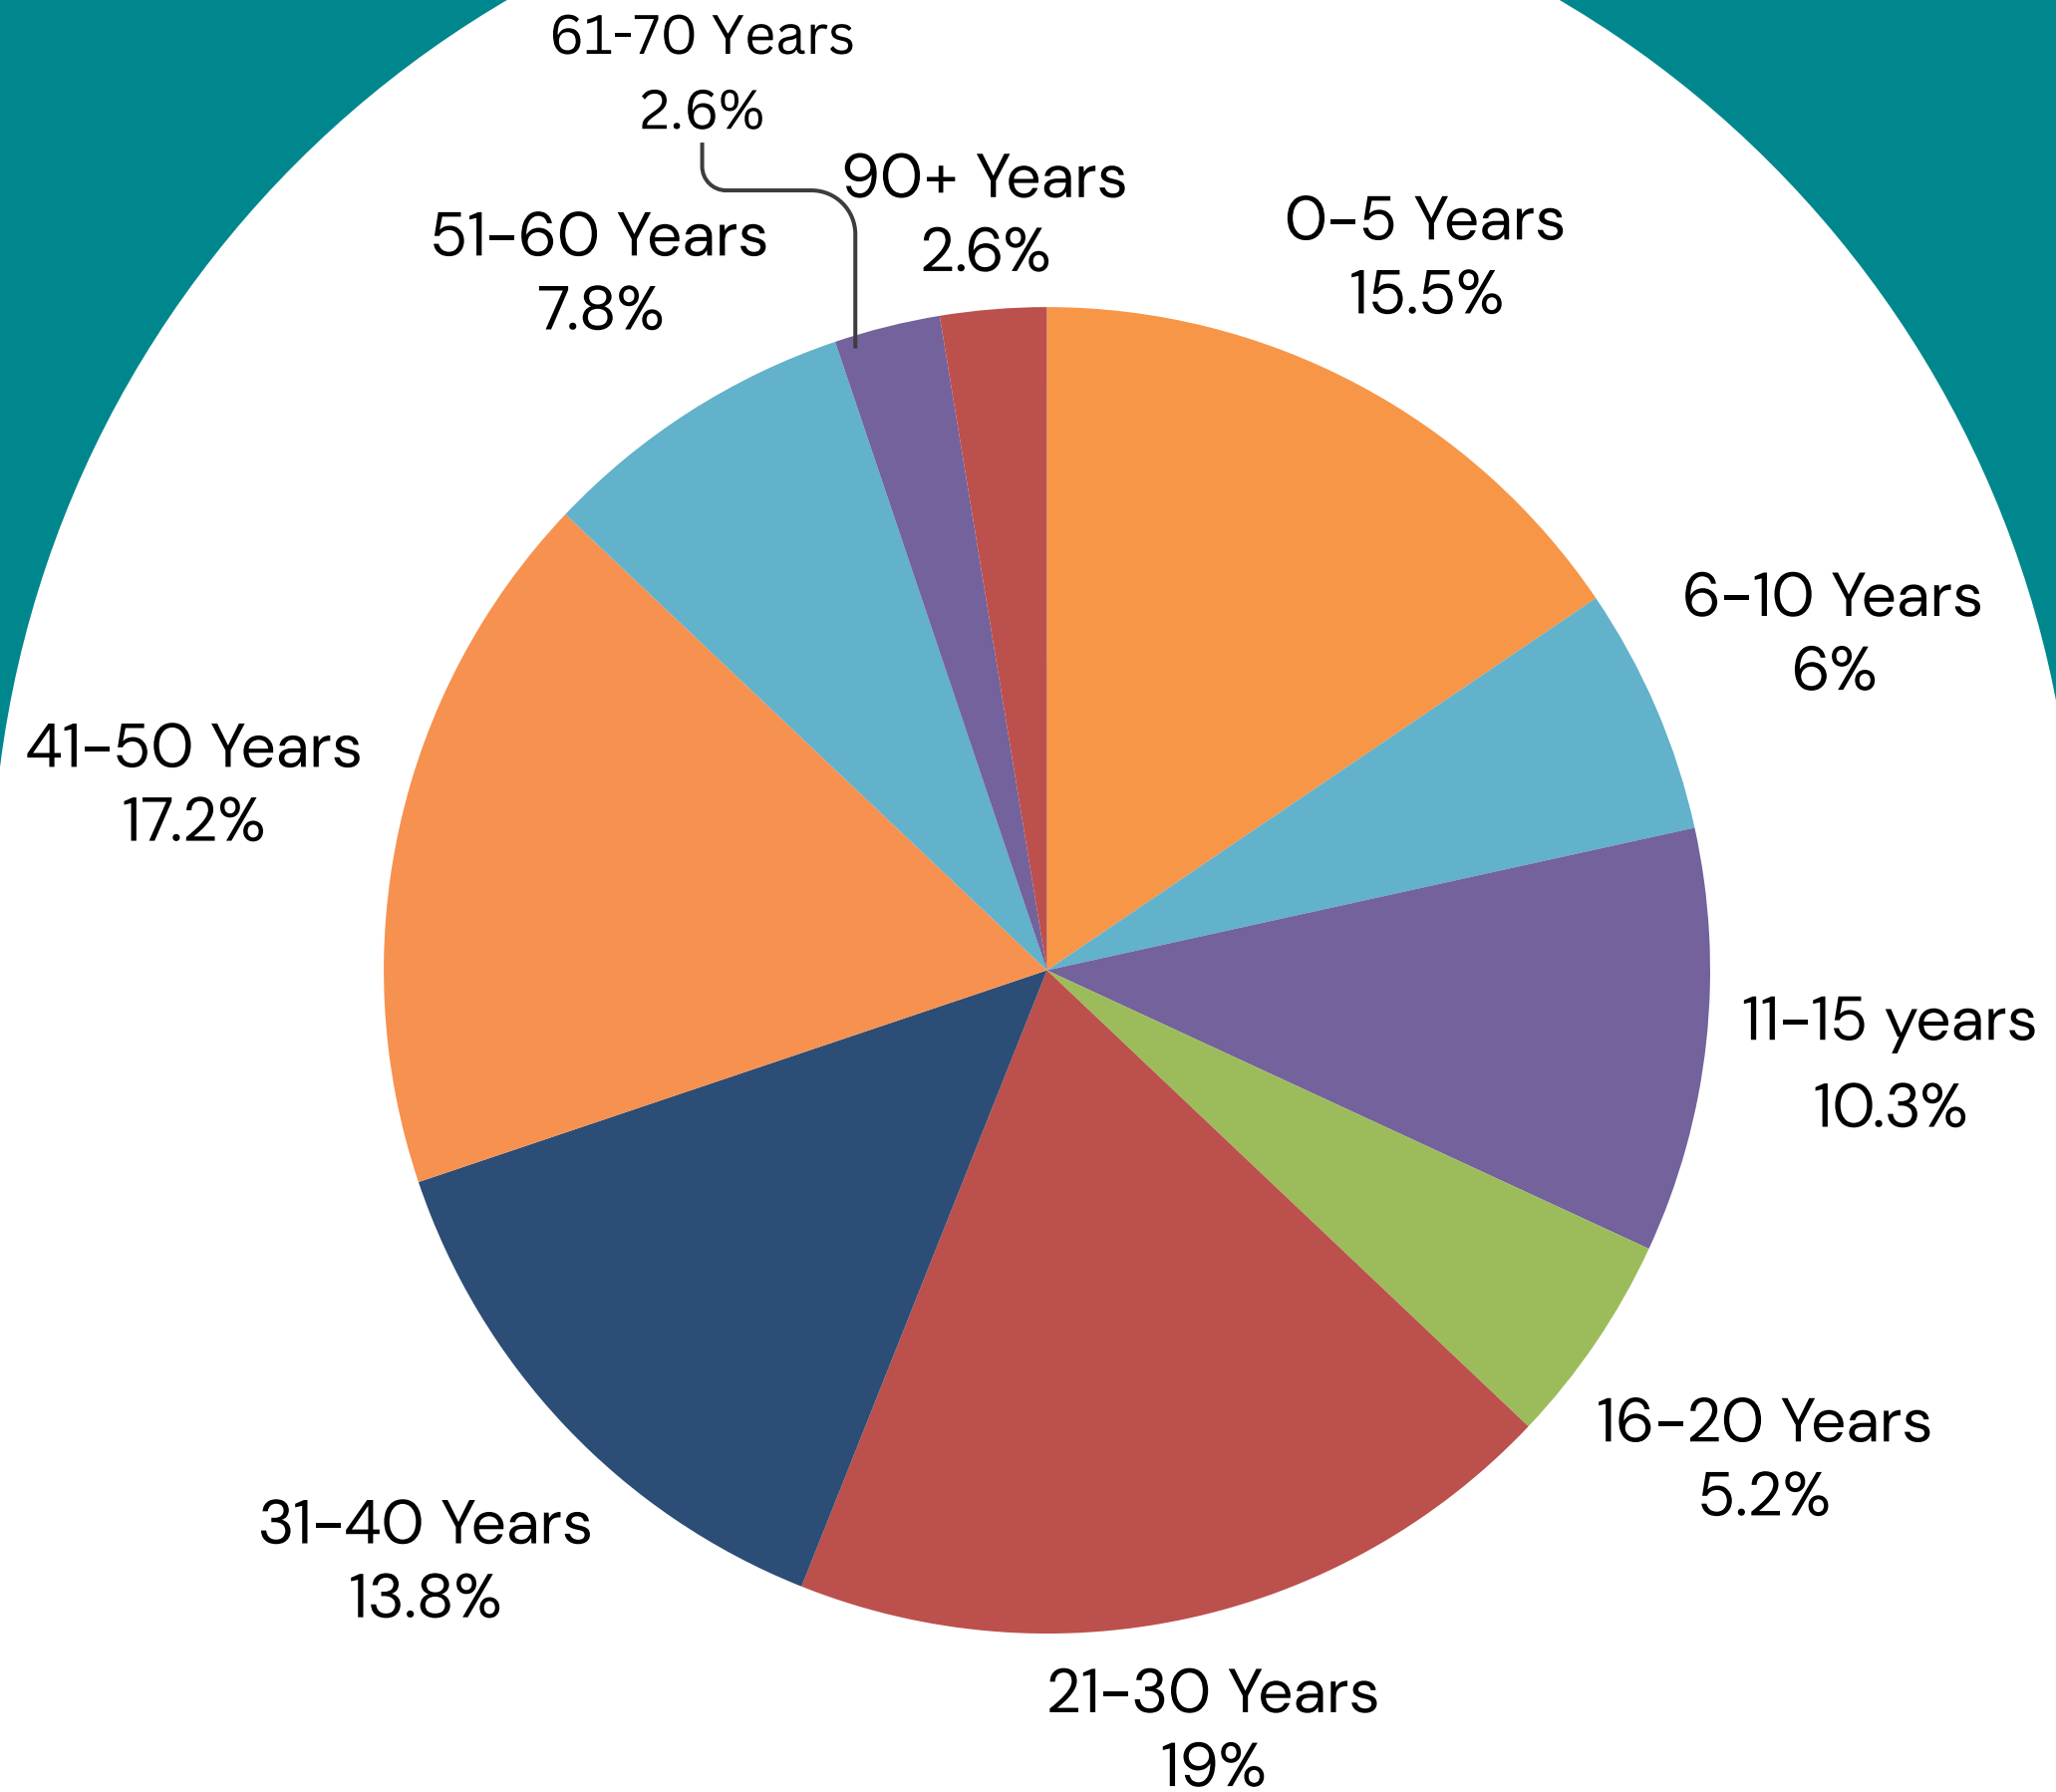

# Church Stats

AS OF JUNE 2024

SCHD

# SCHD

## CHURCH AGE

18	0-5 Years
7	6-10 Years
12	11-15 Years
6	16-20 Years
22	21-30 Years
16	31-40 Years
20	41-50 Years
9	51-60 Years
3	61-70 Years
3	90+ Years