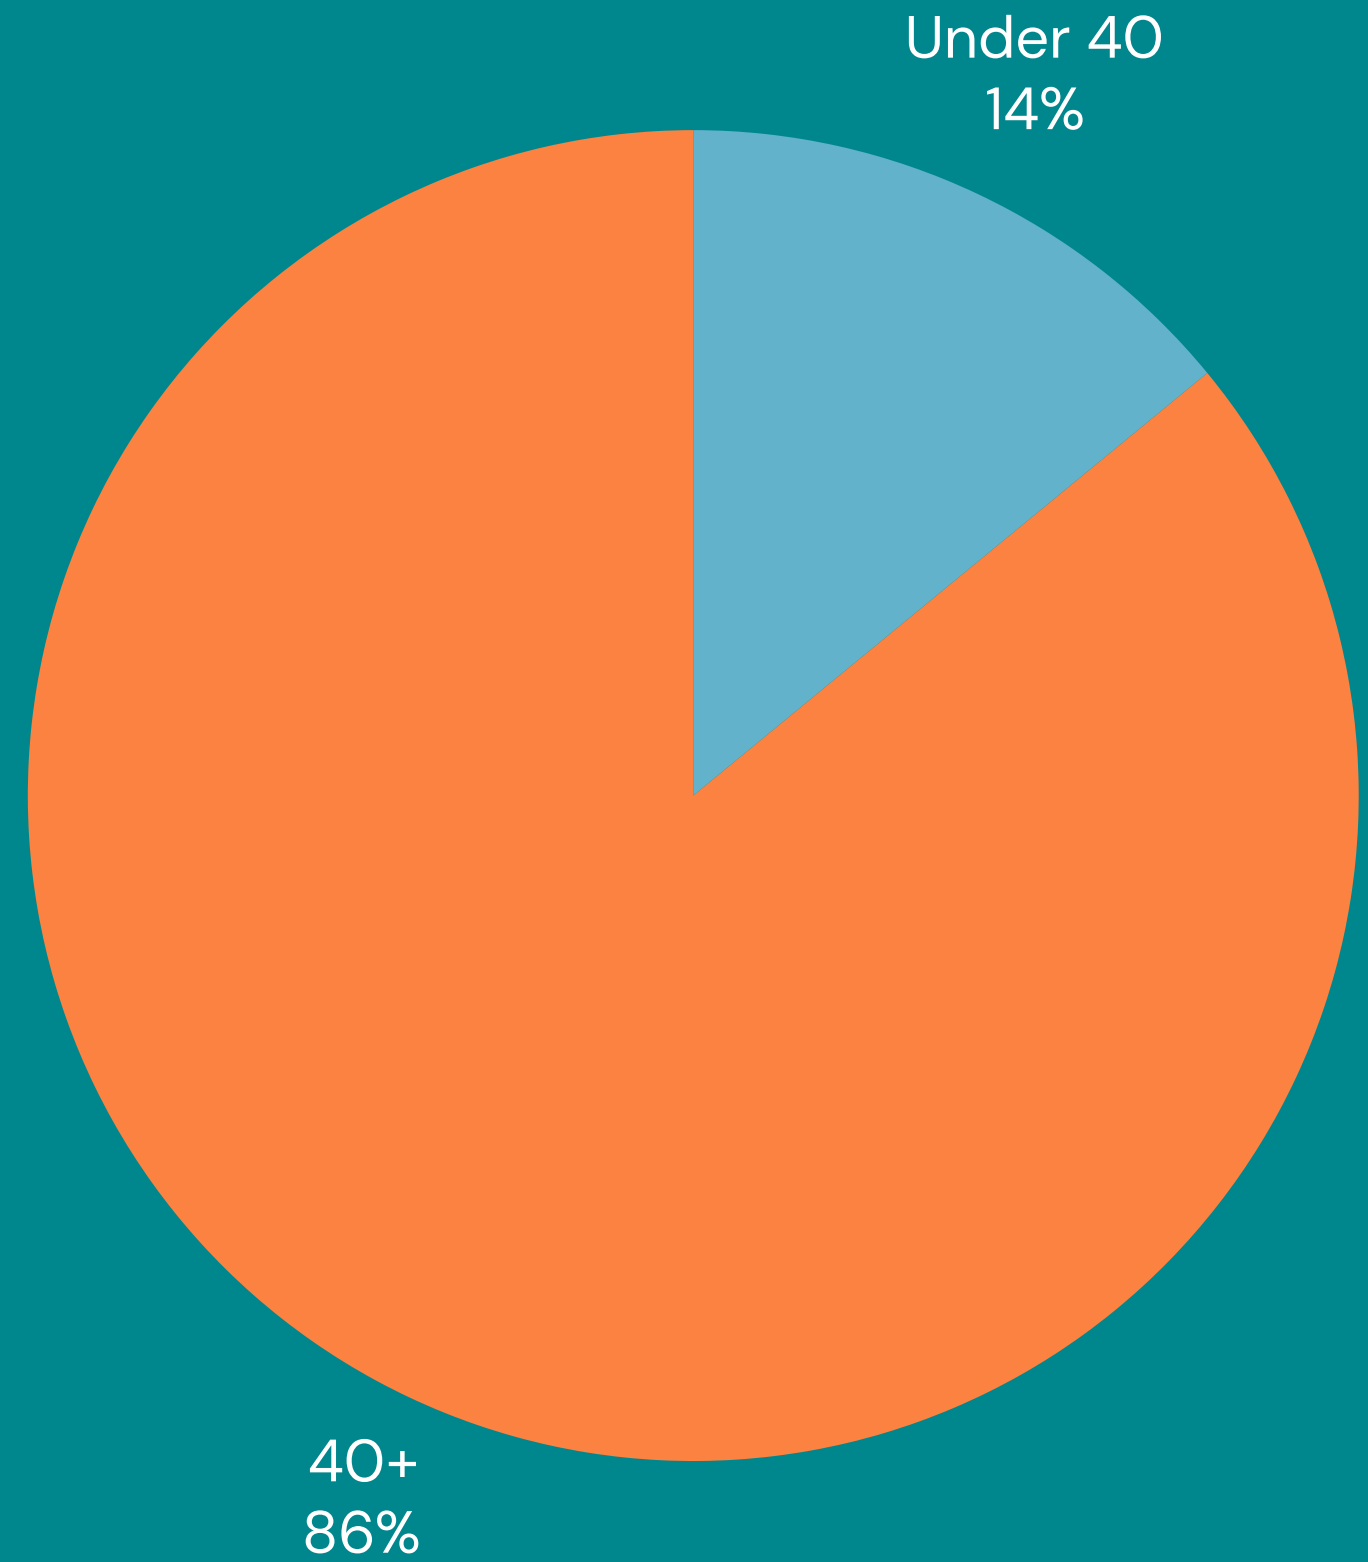

SCHD

U40 MINISTERS

34 Under 40

208 40+