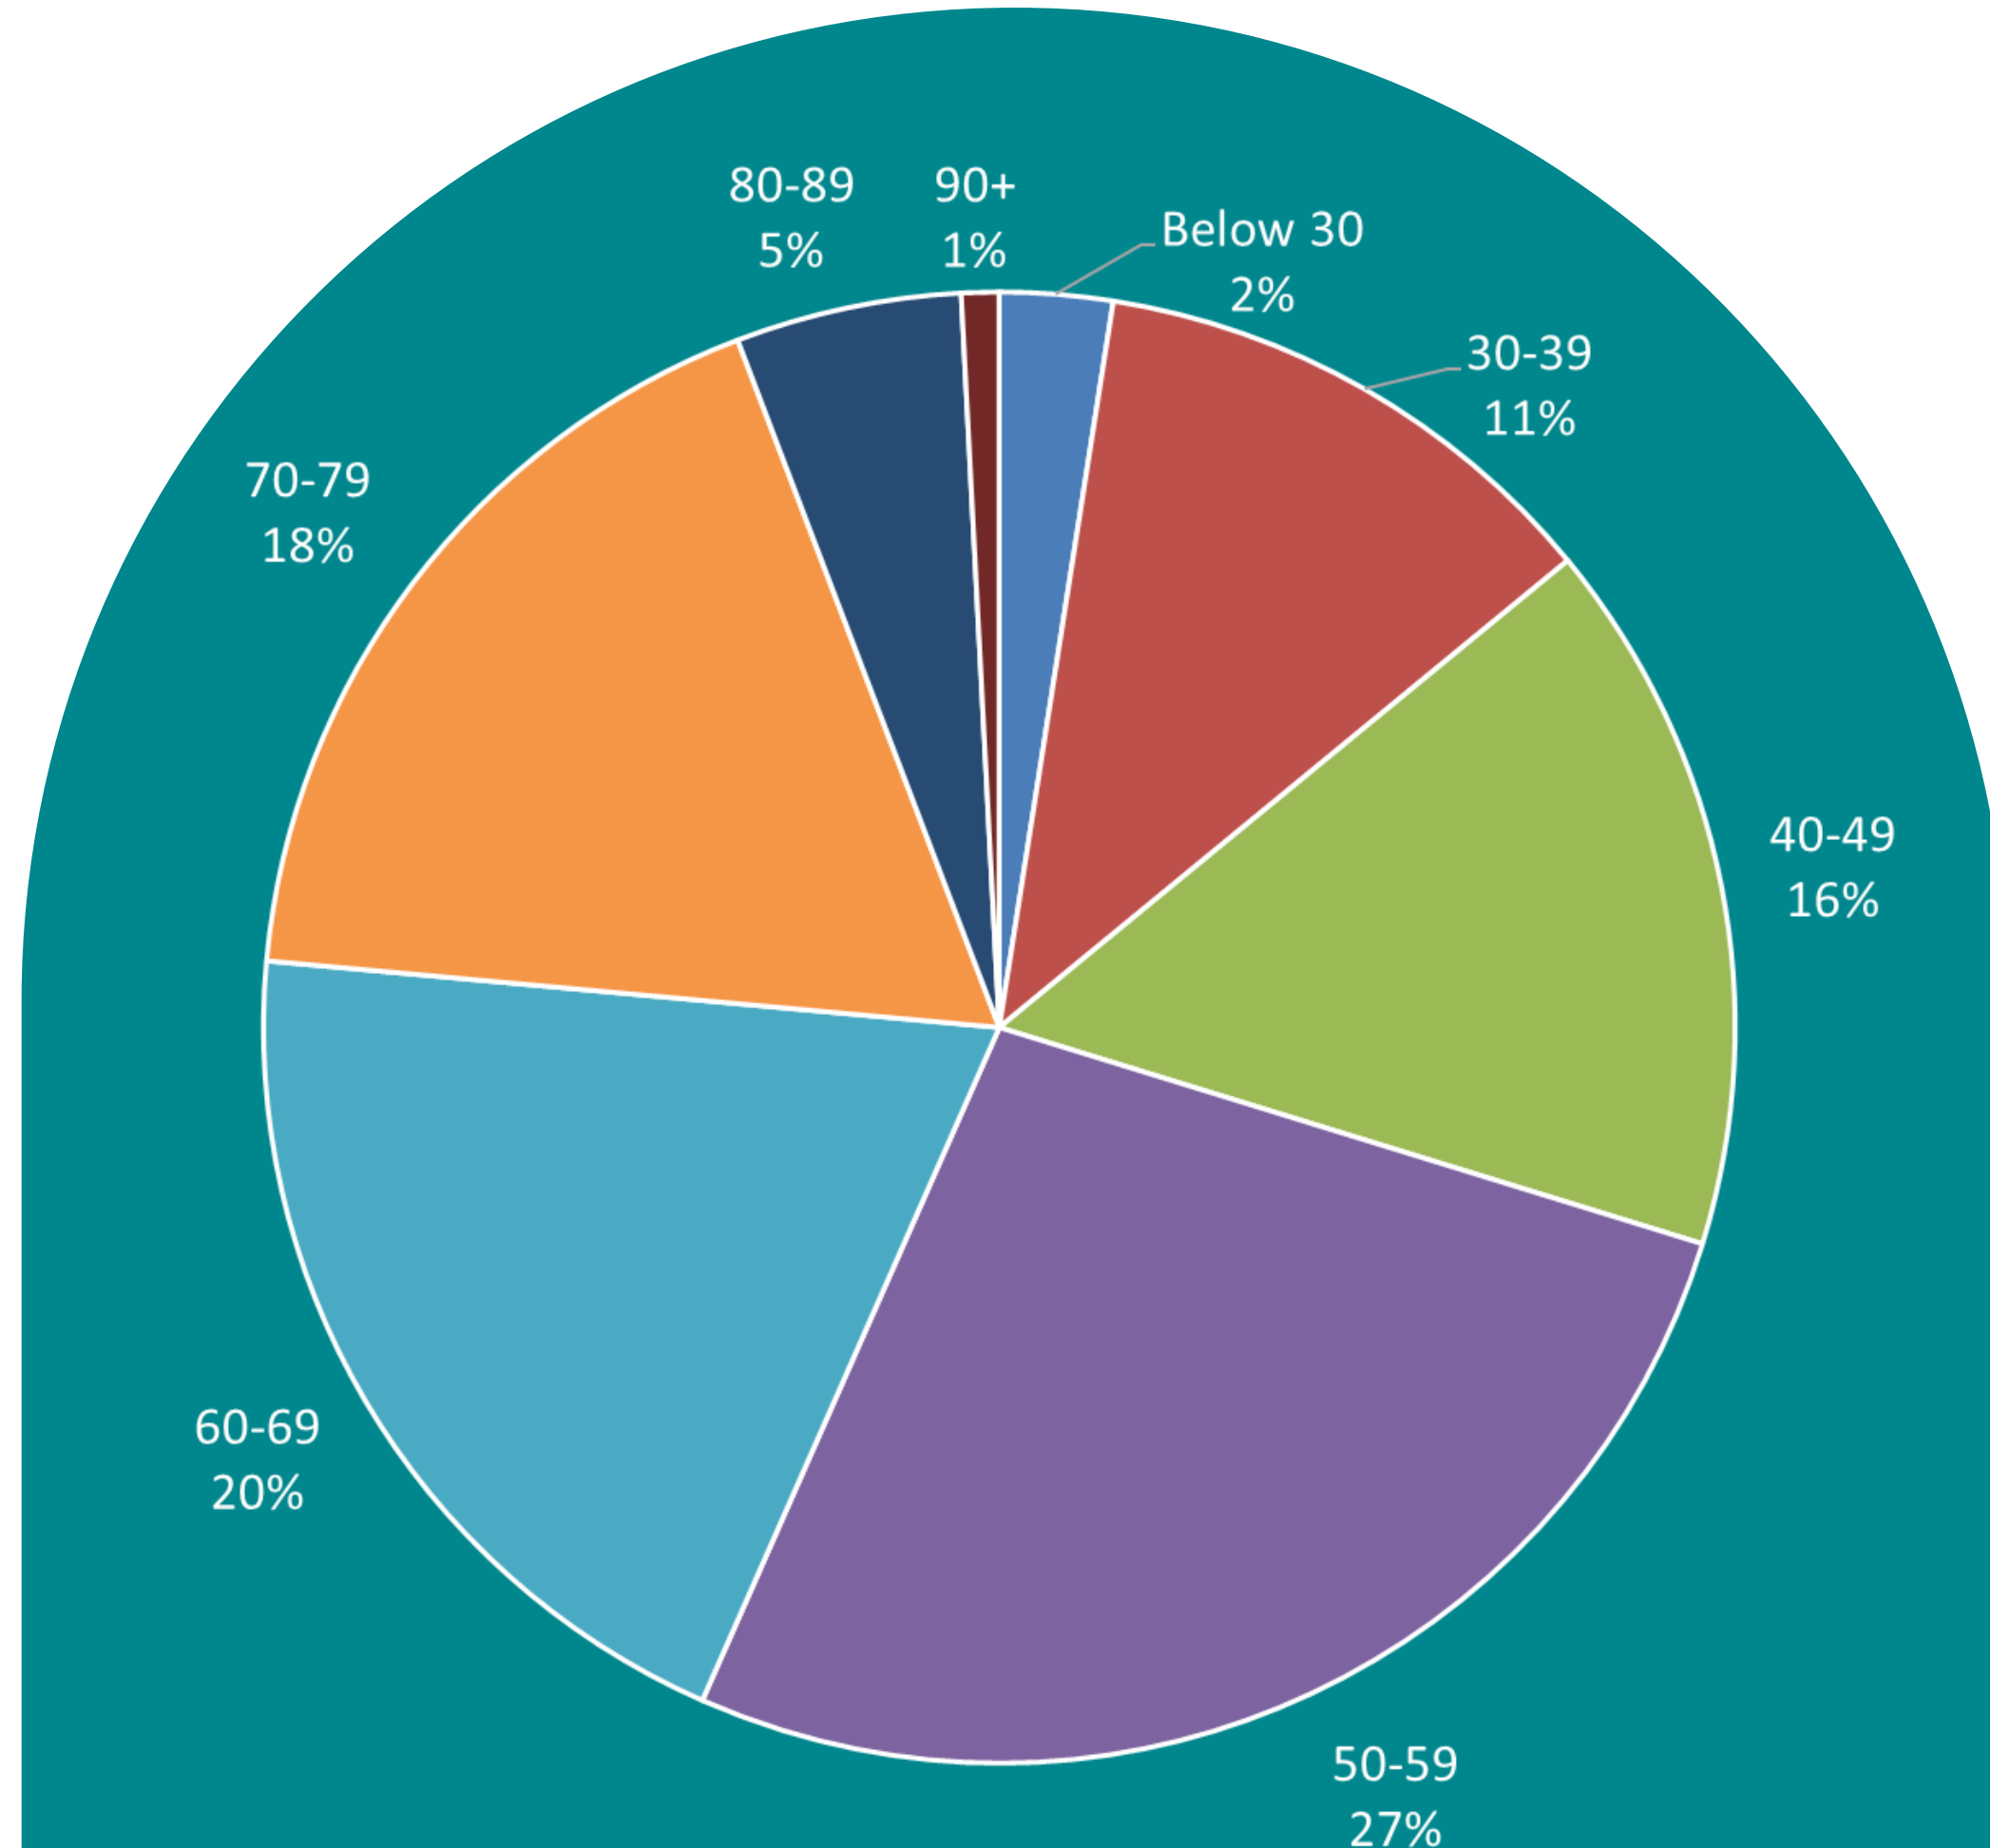

## MINISTERS BY GENDER

148 Male

94 Female

Female  
38.8%

Male  
61.2%

## MINISTERS BY AGE

6	Below 30
28	30-39
38	40-49
65	50-59
48	60-69
43	70-79
12	80-89
2	90+