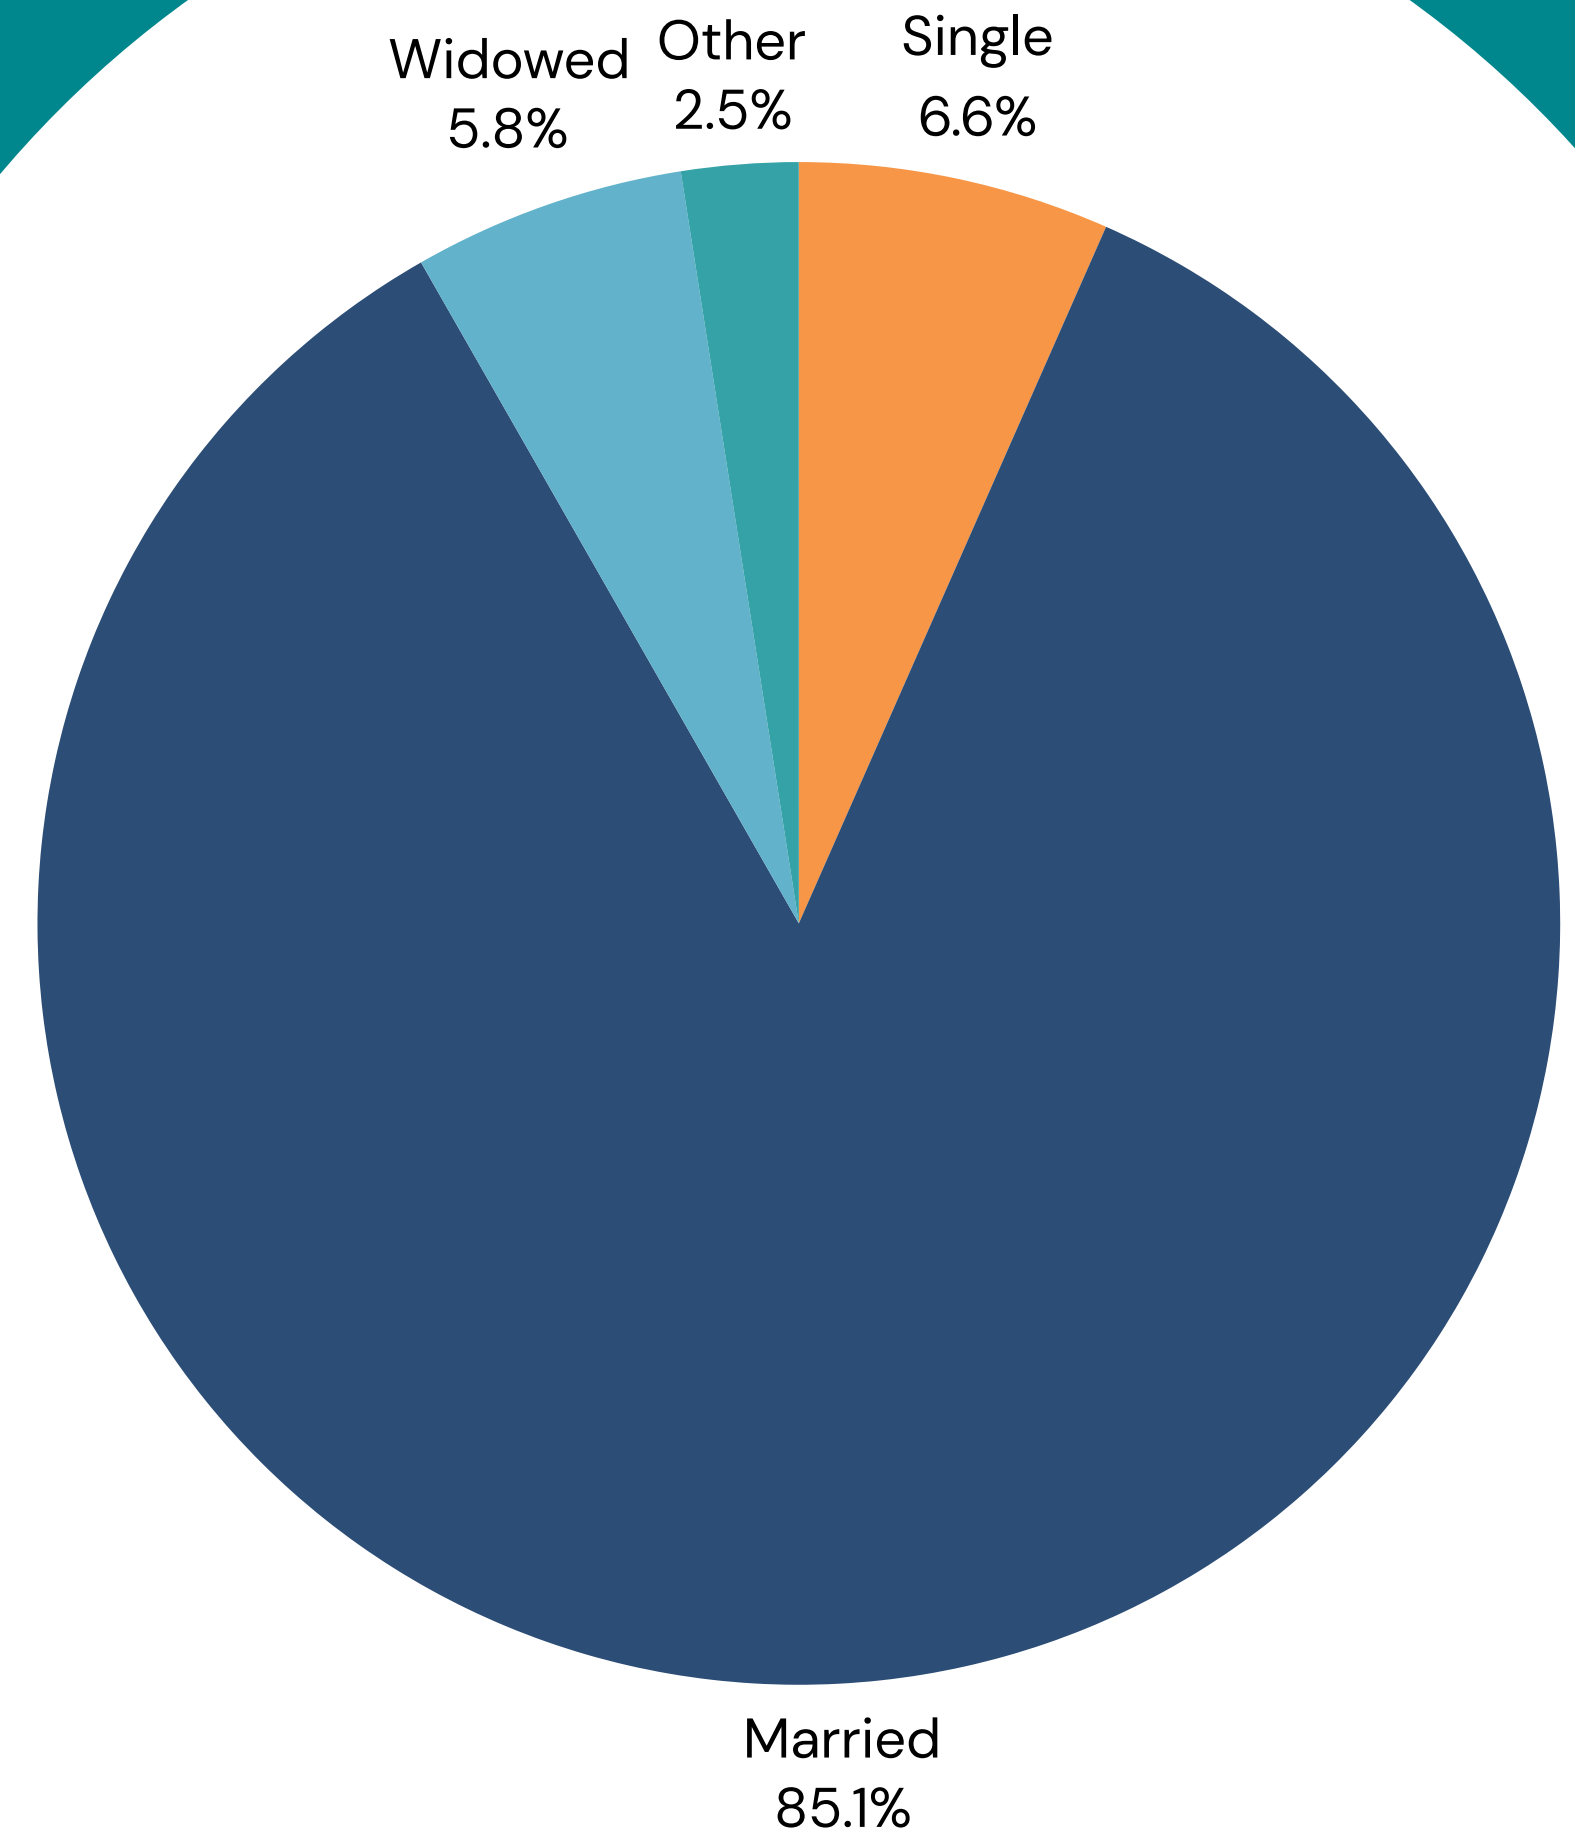

SCHD

MINISTERS BY MARITAL STATUS

16 Single

206 Married

14 Widowed

6 Other