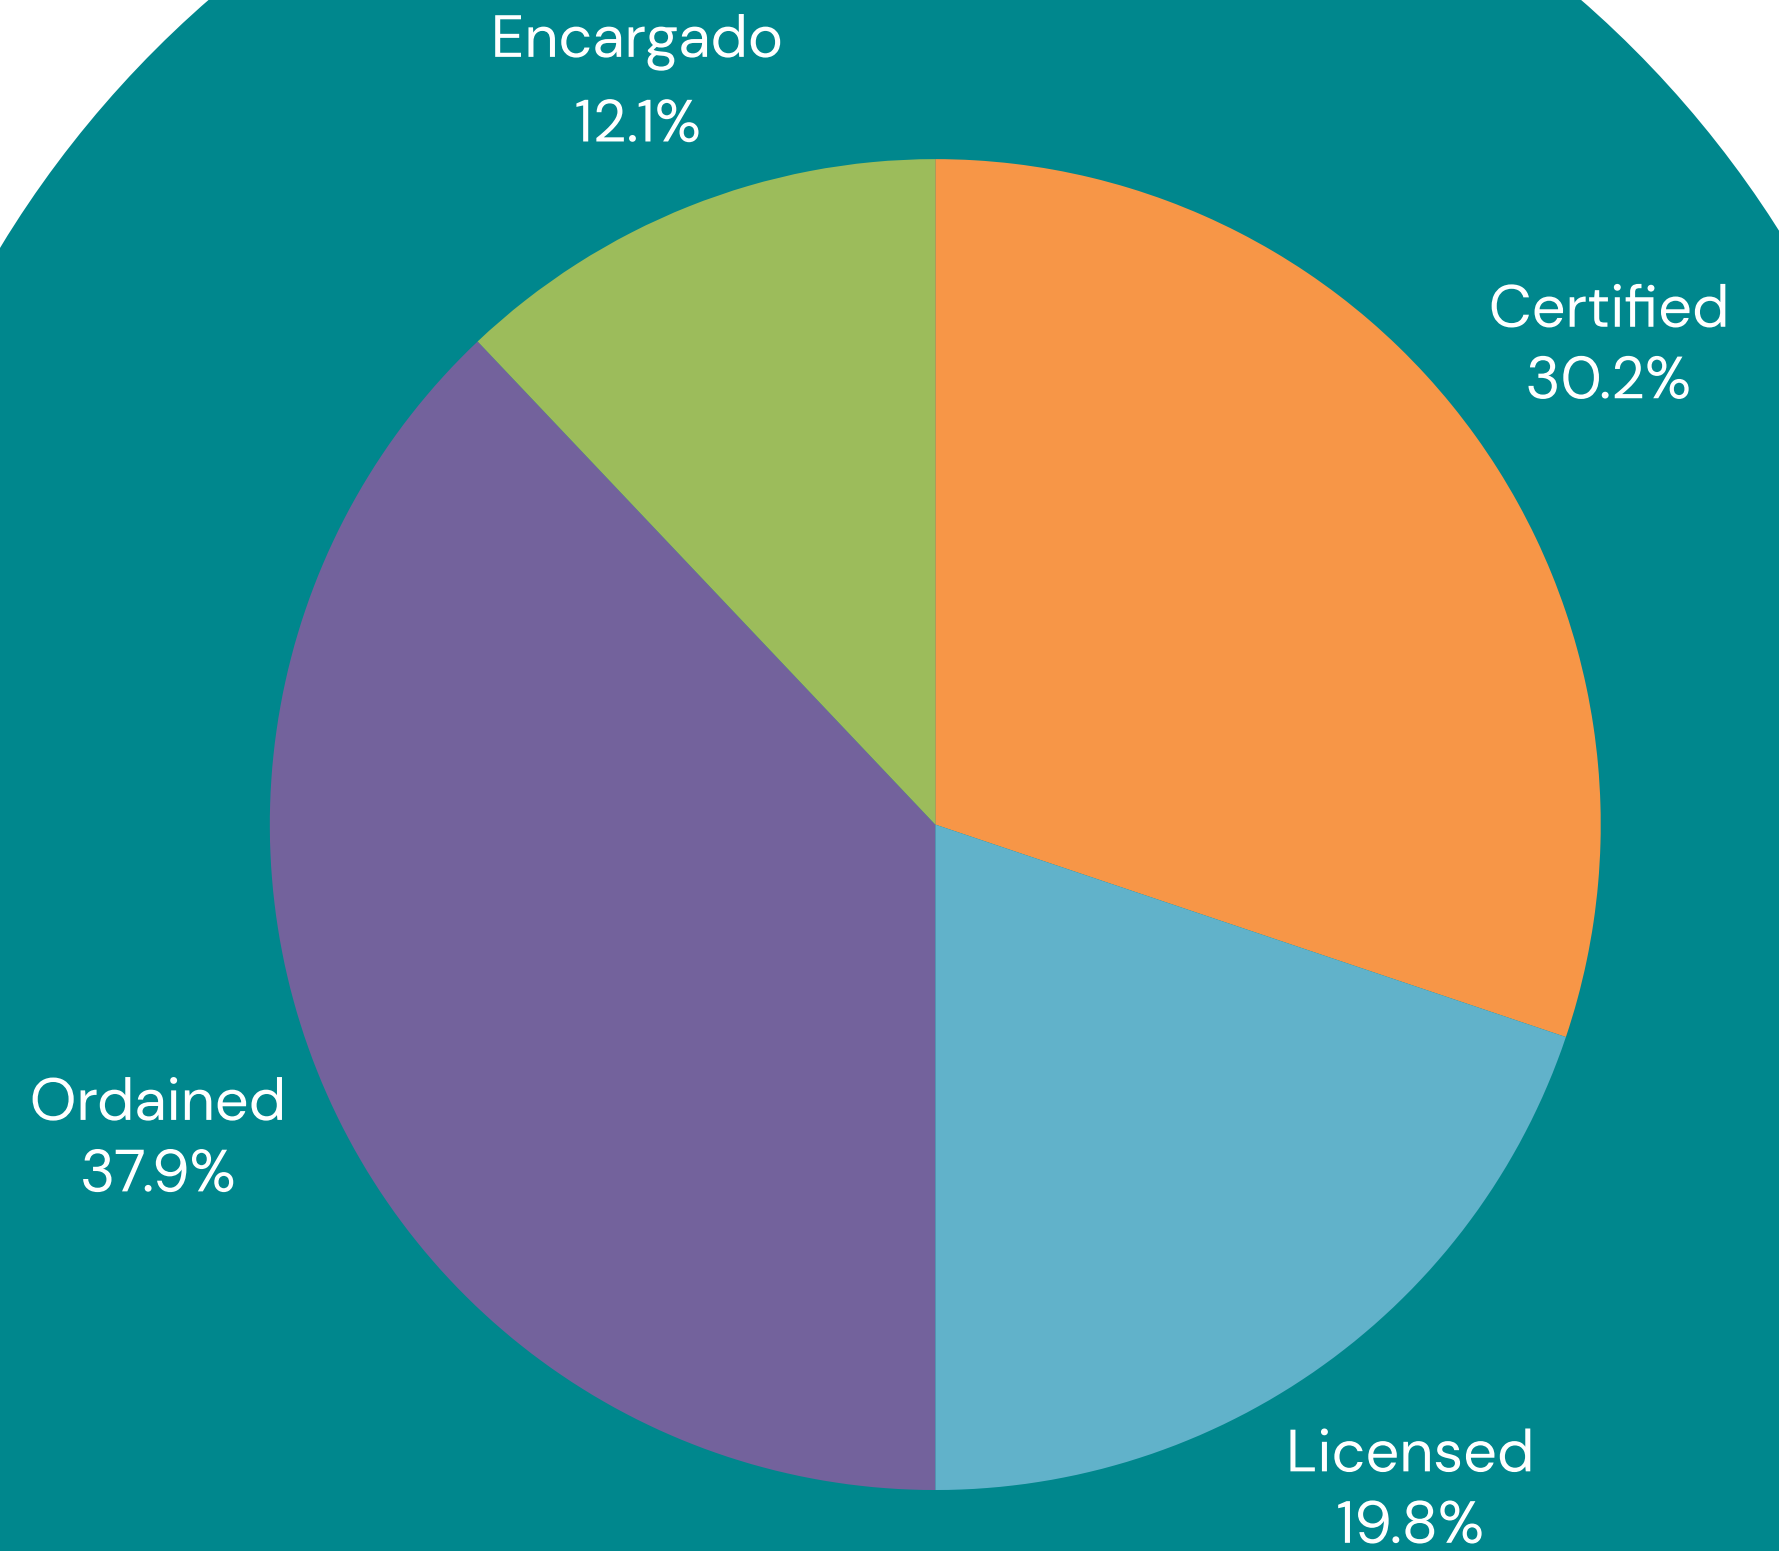

47 Fort Worth

15 Lufkin

22 Tyler

7 Waco

17 Wichita Falls

10 Global Workers

# SCHD

## CHURCHES BY PASTOR'S CREDENTIAL

35 Certified

23 Licensed

44 Ordained

14 Encargado