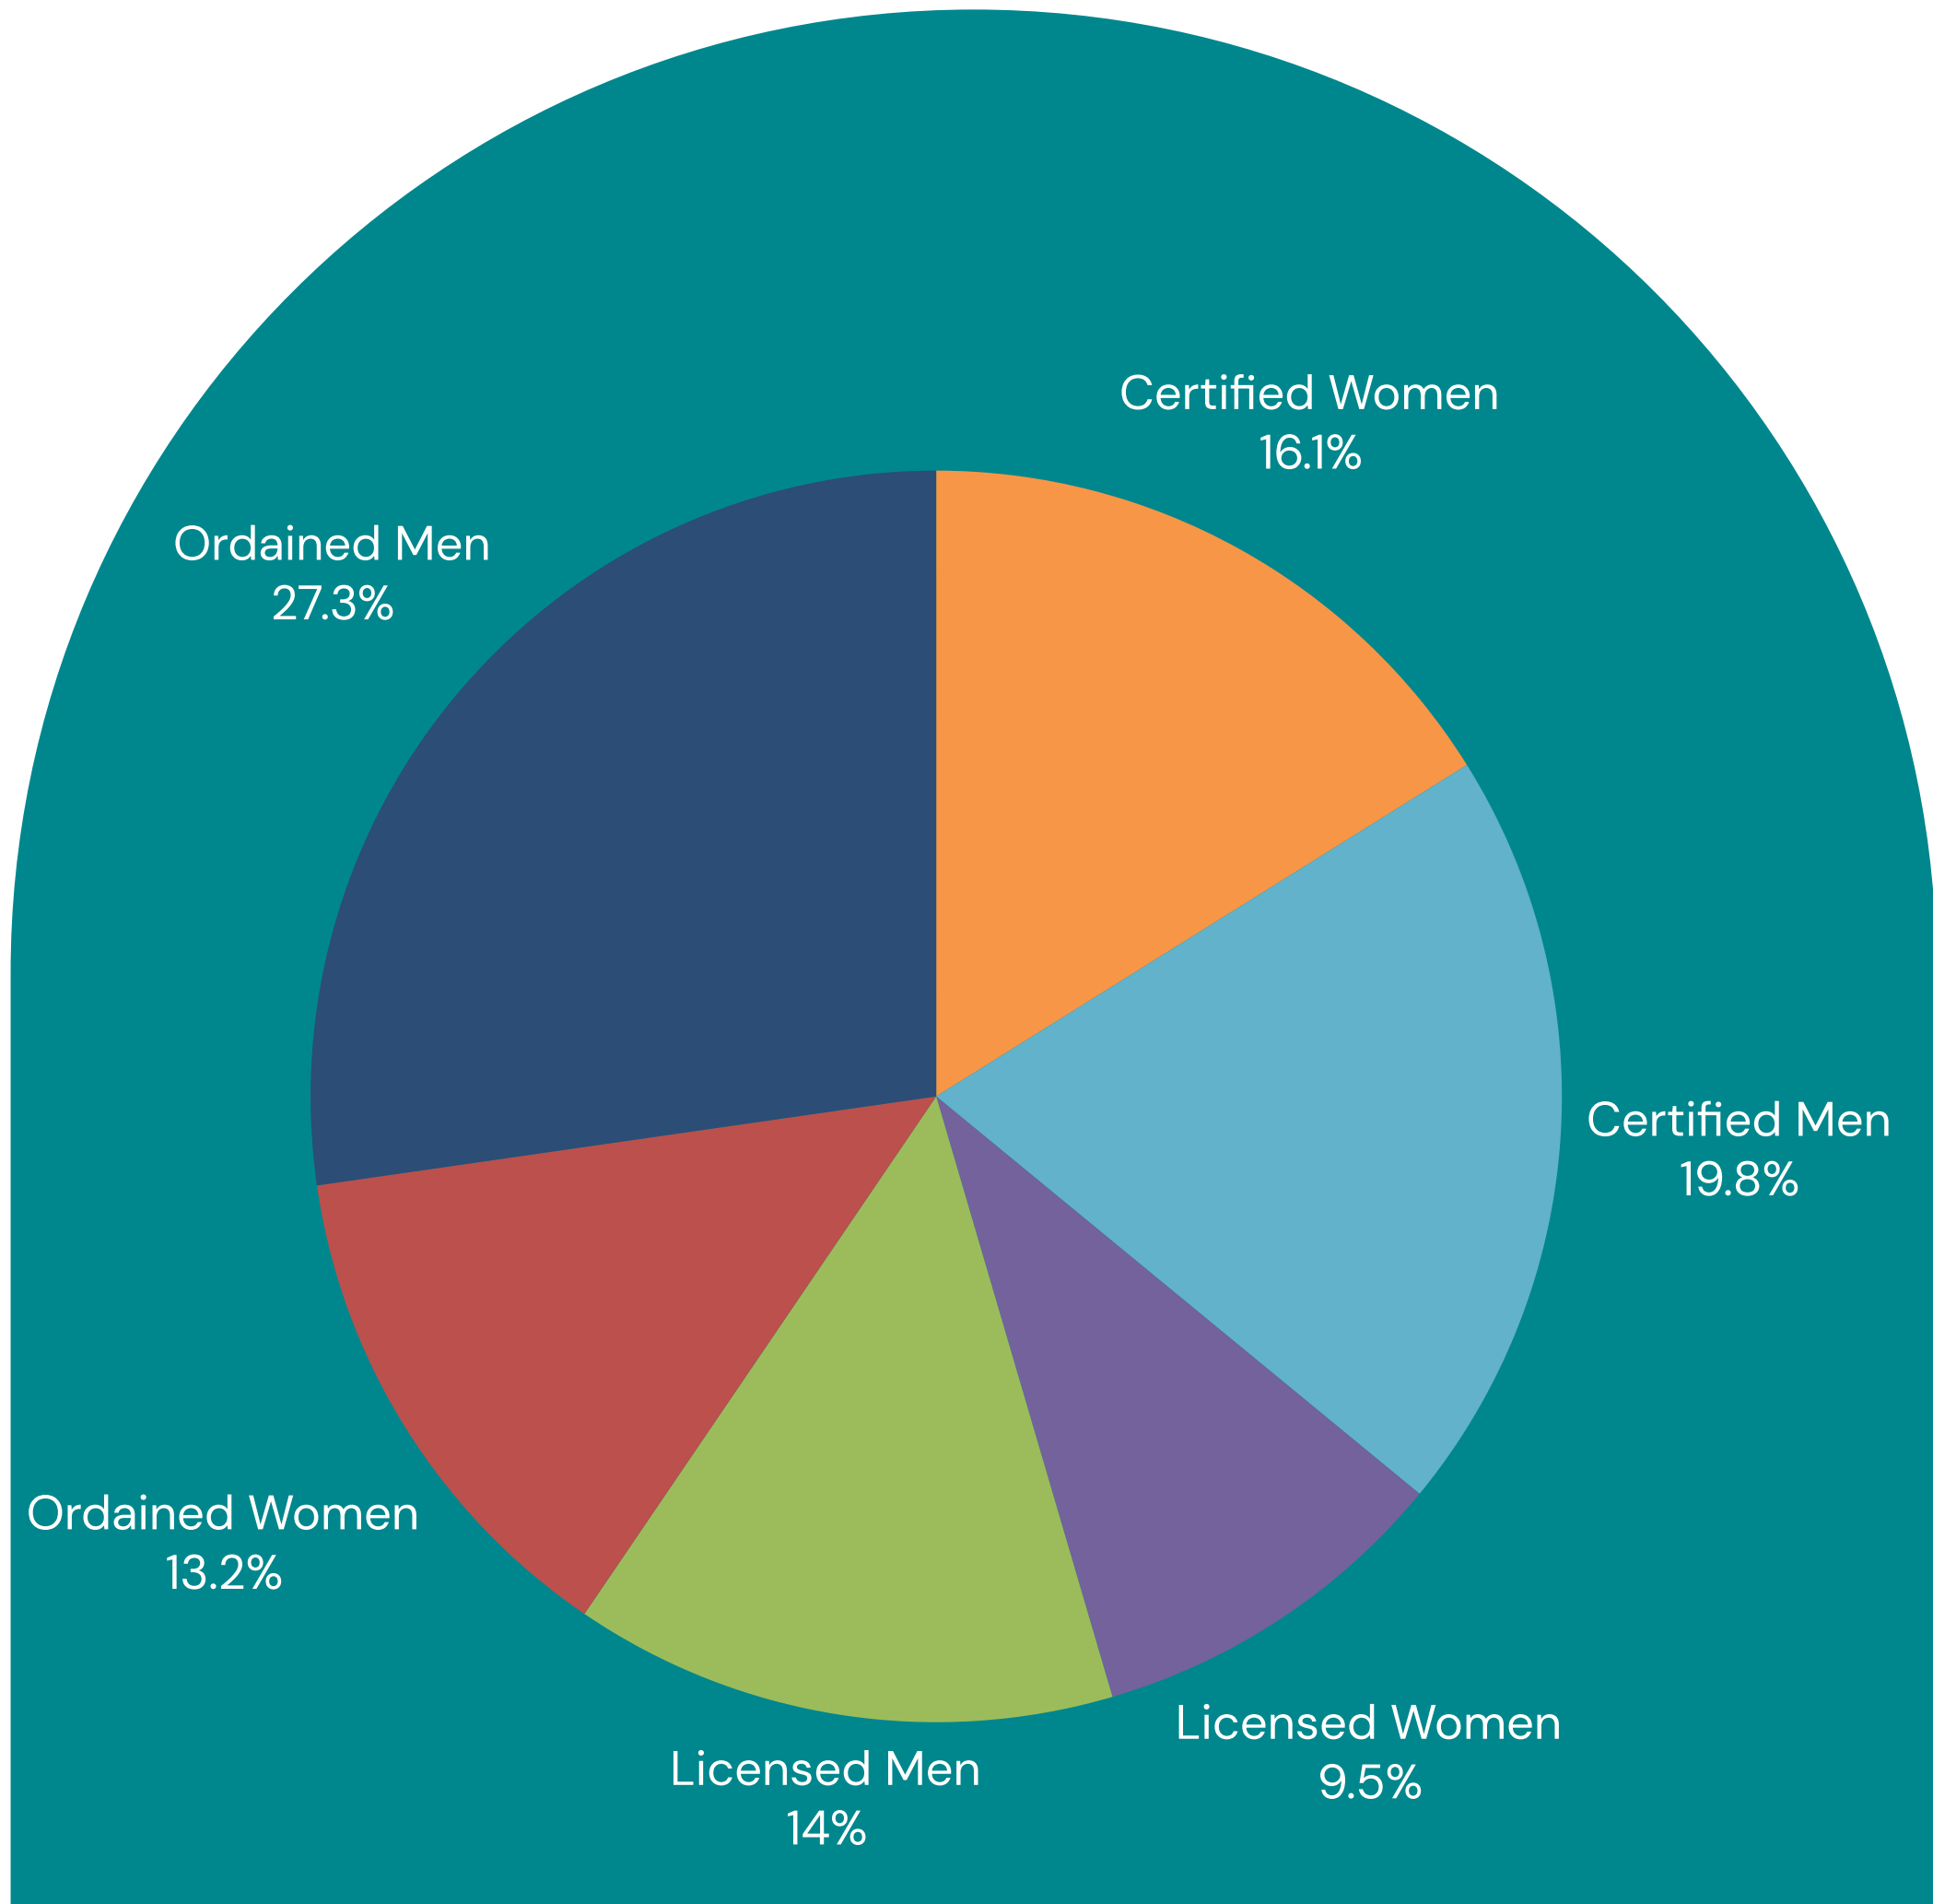

# SCHD

Minsters by Level and Gender

39 Certified Women

48 Certified Men

23 Licensed Women

34 Licensed Men

32 Ordained Women

66 Ordained Men