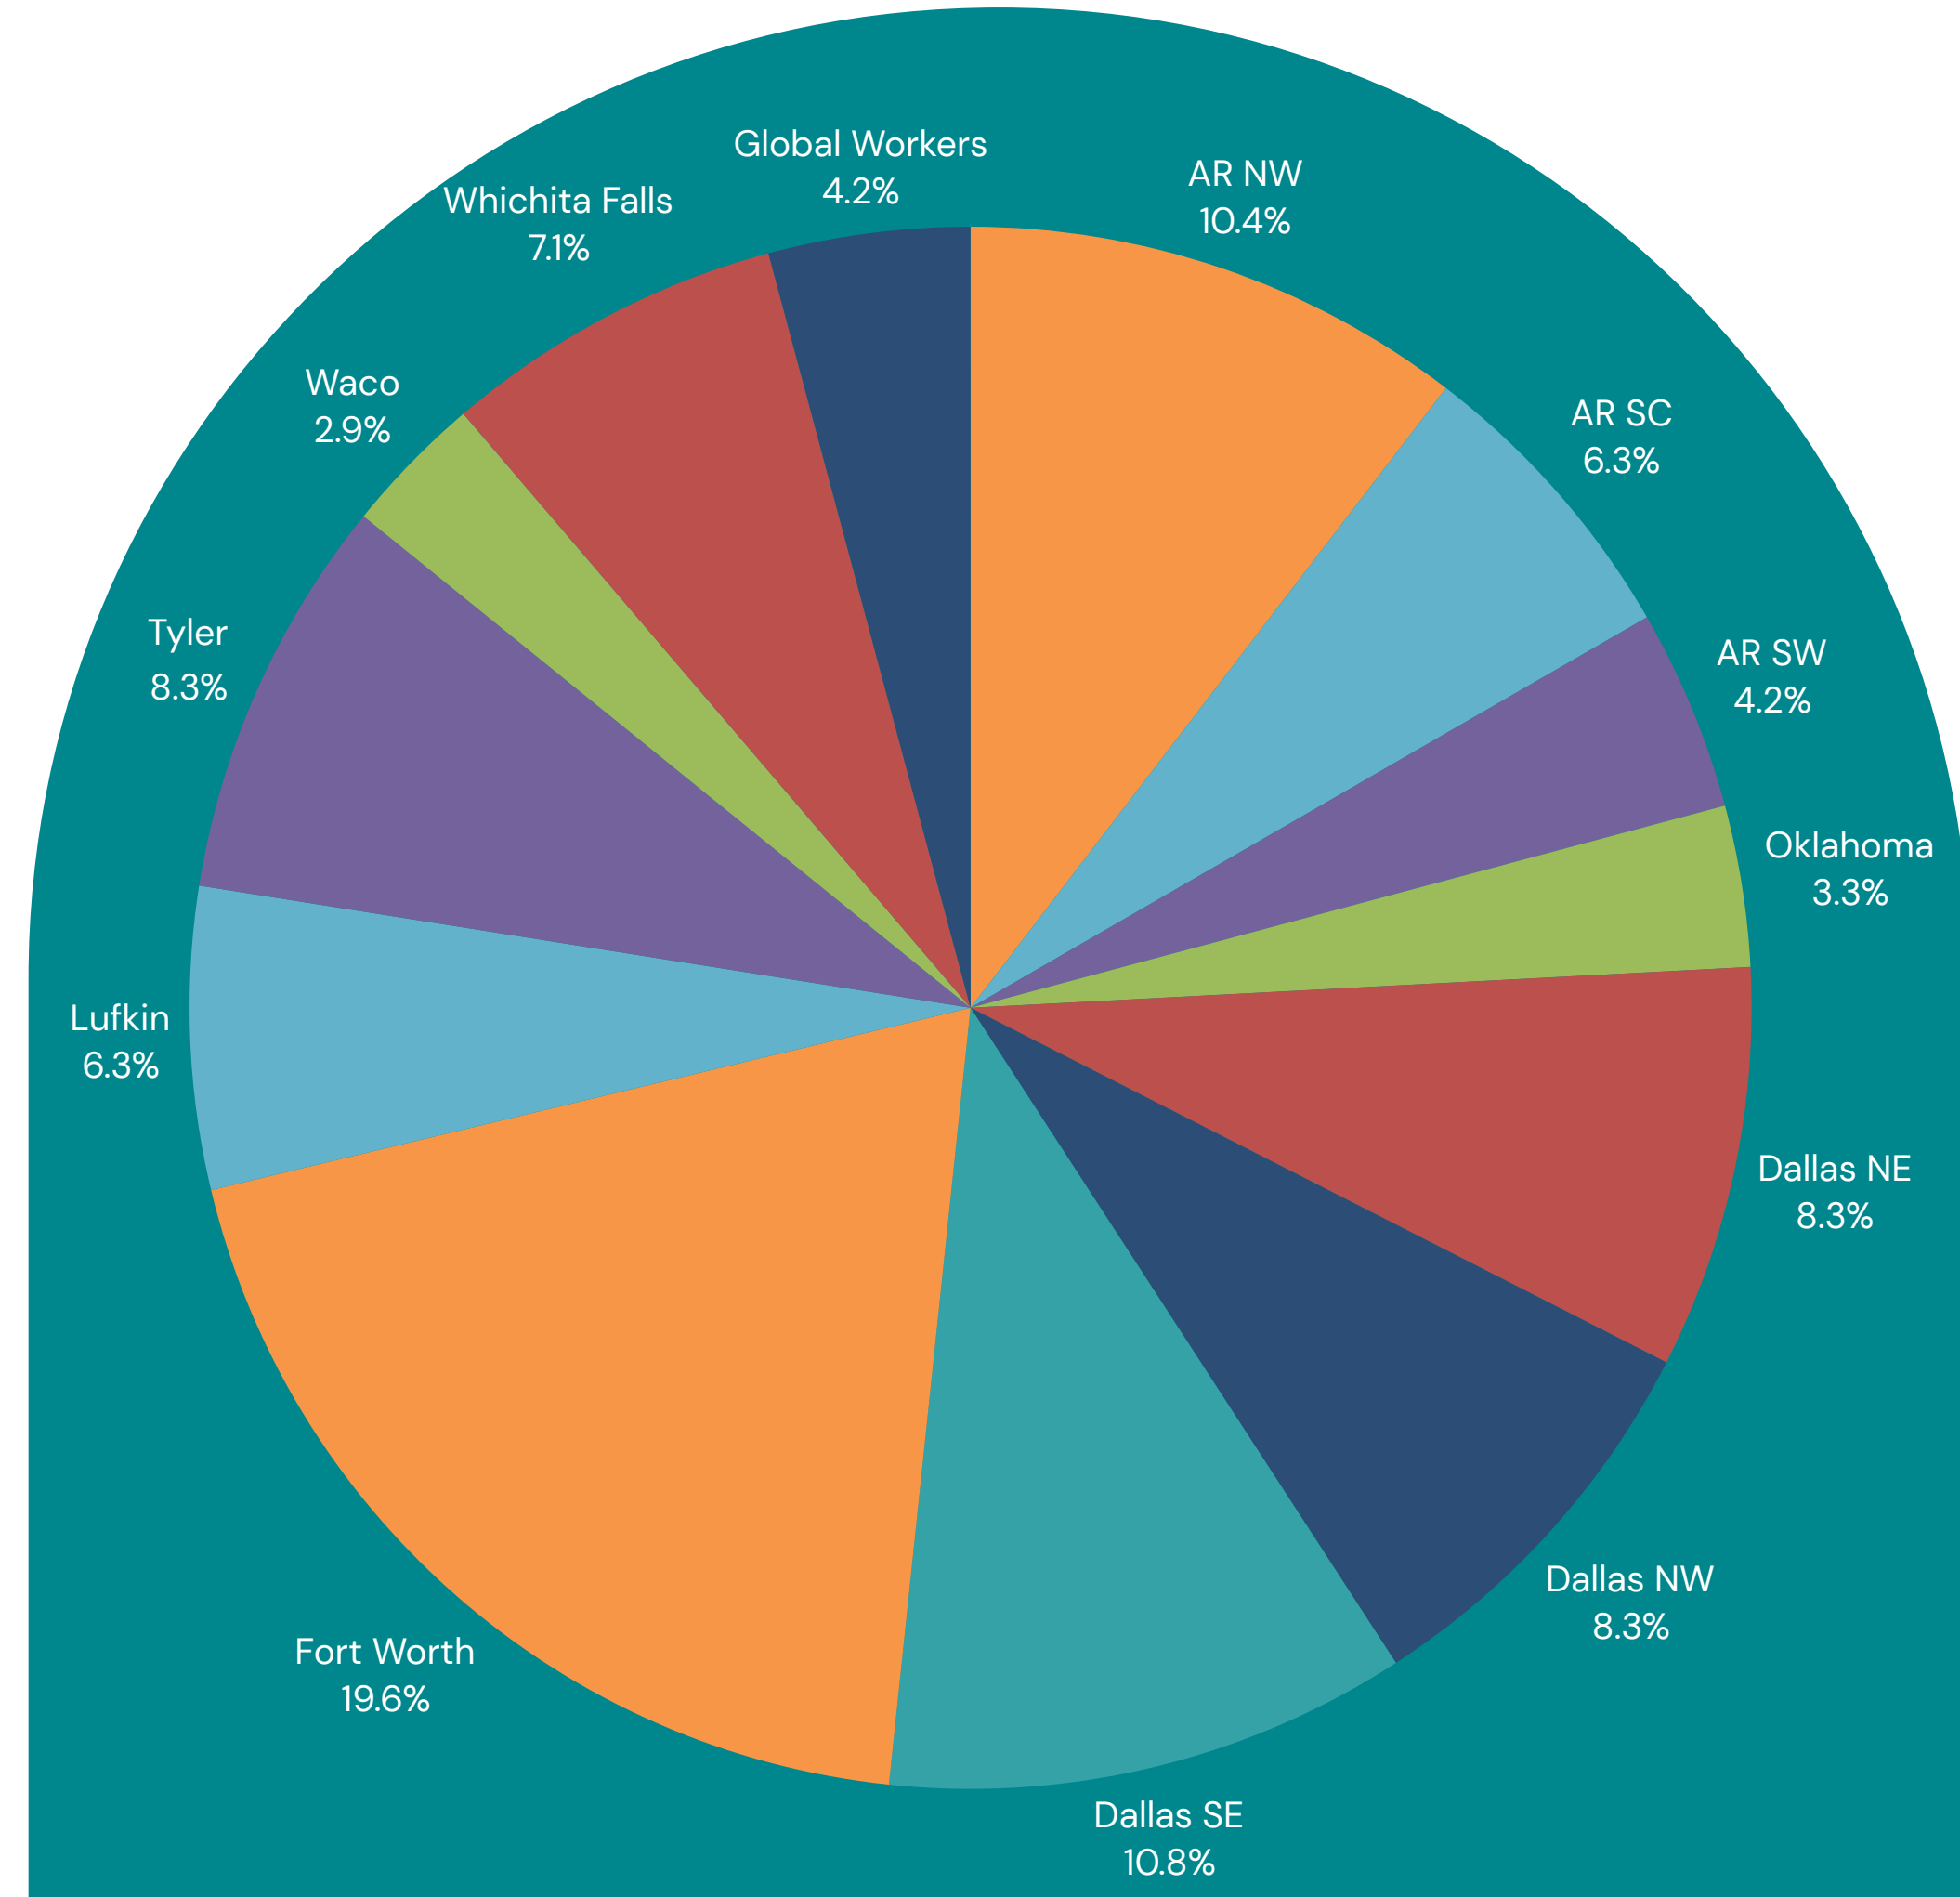

47 Fort Worth

15 Lufkin

22 Tyler

7 Waco

17 Wichita Falls

10 Global Workers

# Church Stats

AS OF JUNE 2024

SCHD